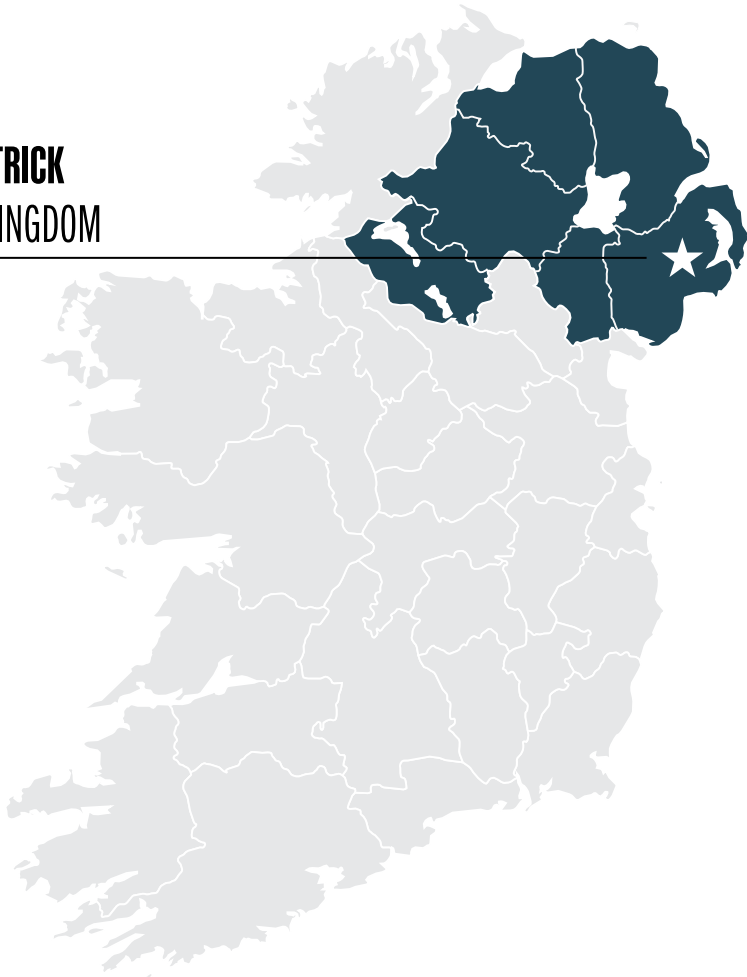

46%
ALC/VOL
700mL
BOTTLE

SKU

DISTRIBUTOR

SALES REPRESENTATIVE

BOTTLE PRICE

CASE PRICE

ORIGIN

DOWNPATRICK
UNITED KINGDOM