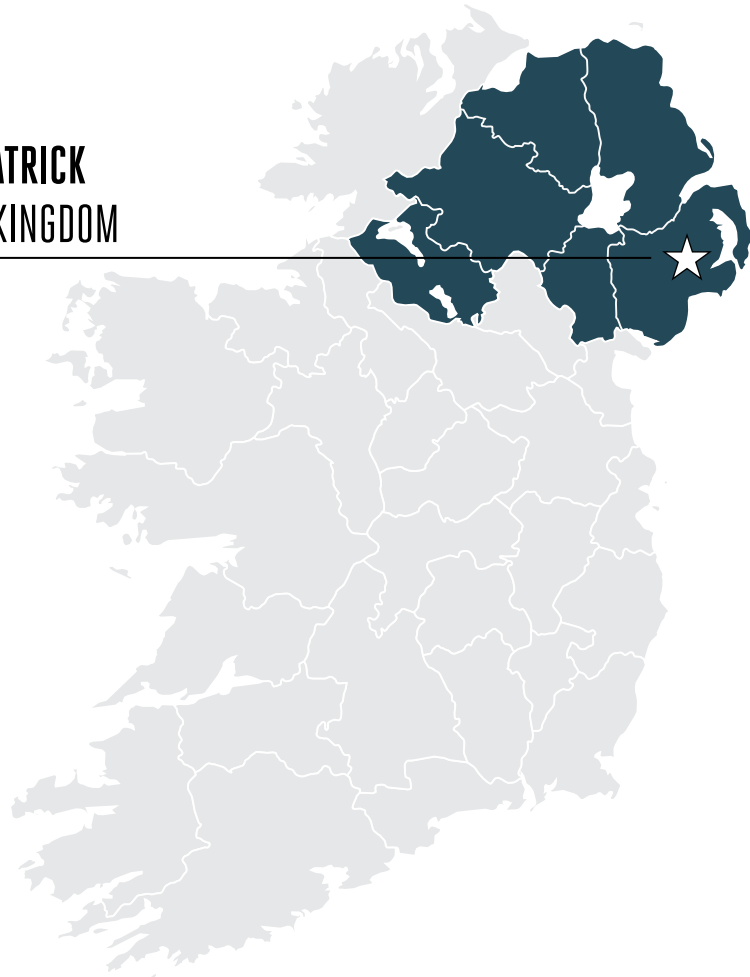

SERVING RECOMMENDATIONS

- Neat

PRODUCTION PROCESS

46% **700mL**
ALC/VOL BOTTLE

*Mashbill is 100% malted barley grown on the island of Ireland and peated in Scotland
**Distilled in their iconic 450L Copper Pot Still - the smallest whiskey still in Ireland

SKU

DISTRIBUTOR

SALES REPRESENTATIVE

BOTTLE PRICE

CASE PRICE

ORIGIN

DOWNPATRICK
UNITED KINGDOM

FULL PRODUCT LINE