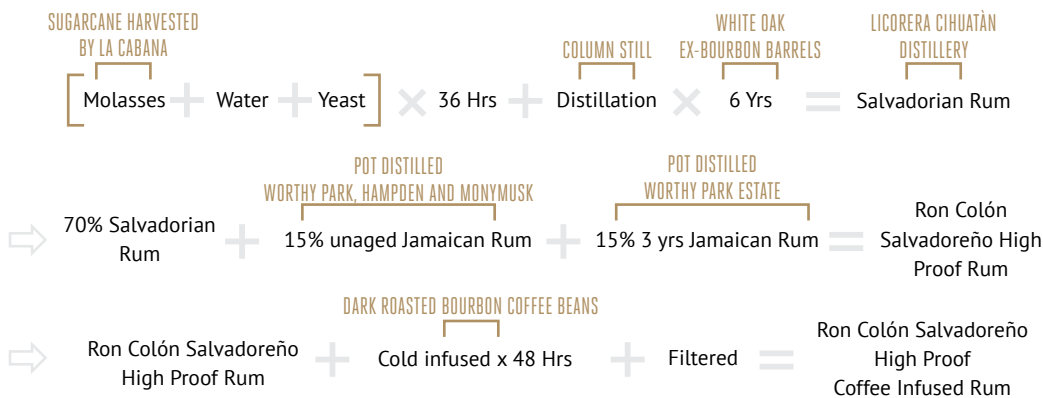

RON COLÓN
SALVADOREÑO

RON COLÓN SALVADOREÑO HIGH PROOF COFFEE INFUSED RUM

Ron Colón Salvadoreño

SILVER

American Distilling Institute Judging of Craft Spirits 2021

Ron Colón Salvadoreño was birthed out of an appreciation for the rich soil and culture of El Salvador. El Salvador's vast terrain of lowlands and high peaks is the perfect biome to grow the finest sugar cane and coffee in the Western Hemisphere. Ron Colón Salvadoreño has partnered with local sugar cane producers, distillers, and coffee growers to create Ron Colón Salvadoreño Coffee Infused Rum and Ron Colón Salvadoreño High Proof Coffee Infused Rum, featuring two of El Salvador's finest treasures.

Made with the same award winning blend as Ron Colón Salvadoreño Rum, this expression introduces Salvadorian grown bourbon variety of arabica coffee beans to the mix. Working with the Jags Head Coffee team, whole roasted beans are cold infused in the rum for 48 hours, imparting fruity flavors with a subtle richness to the spirit that still allows the rum to shine through.

BRIDGING WORLDS

Celebrating the riches of El Salvador in every sip

PRODUCT OVERVIEW

TASTING NOTES

- Hints of caramelized bananas
- Coffee and toasted nutmeg
- Milk chocolate accompanied by tropical fruit

SERVING RECOMMENDATIONS

- Perfect in tiki cocktails
- Brings a hint bitterness to other rums and bourbons

PRODUCTION PROCESS

55.5% 750mL
ALC/VOL BOTTLE

432 Maple Street Unit #4, Ramona, CA 92065

(760) 789-9000 • PreissImports.com