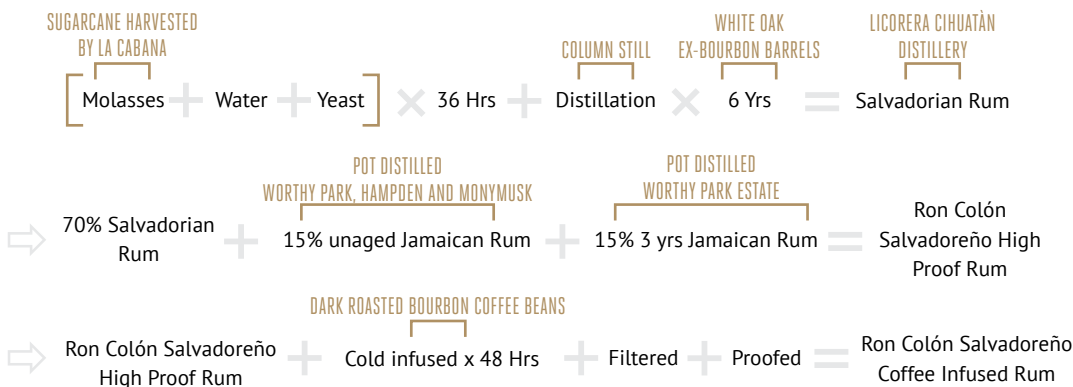

PRODUCTION PROCESS

40.5% ALC/VOL
750mL BOTTLE