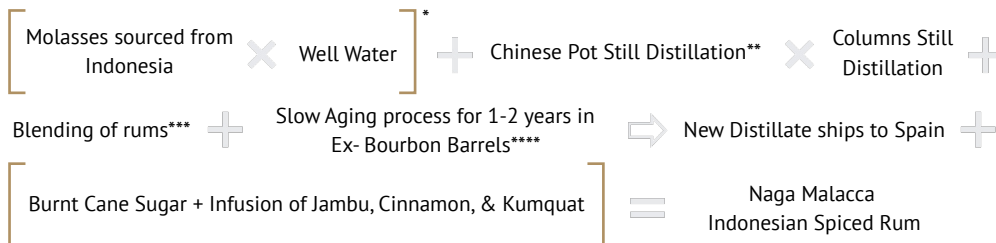

SERVING RECOMMENDATIONS

- On ice with a lemon zest
- Mixed with ginger beer or cola (Fentiman's for example)

ASIAN ESPRESSO MARTINI COCKTAIL

- 1.5 oz Naga Malacca Indonesian Spiced Rum
- 0.75 oz Fair Café Liqueur
- 0.75 oz espresso
- 0.25 oz simple syrup

Add all ingredients to a cocktail shaker.

Add ice and shake thoroughly.

Strain into a cocktail coupe.

Garnish with three espresso beans on the foam.

PRODUCTION PROCESS

*48 Hours fermentation time in steel vats