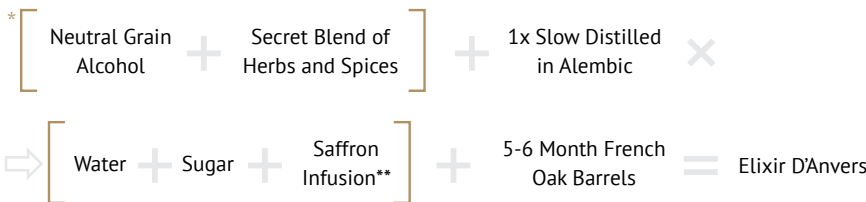

PRODUCTION PROCESS

* Maceration in Alembic
** Proprietary Recipe for Infusion

36.9% 700mL
ALC/VOL BOTTLE